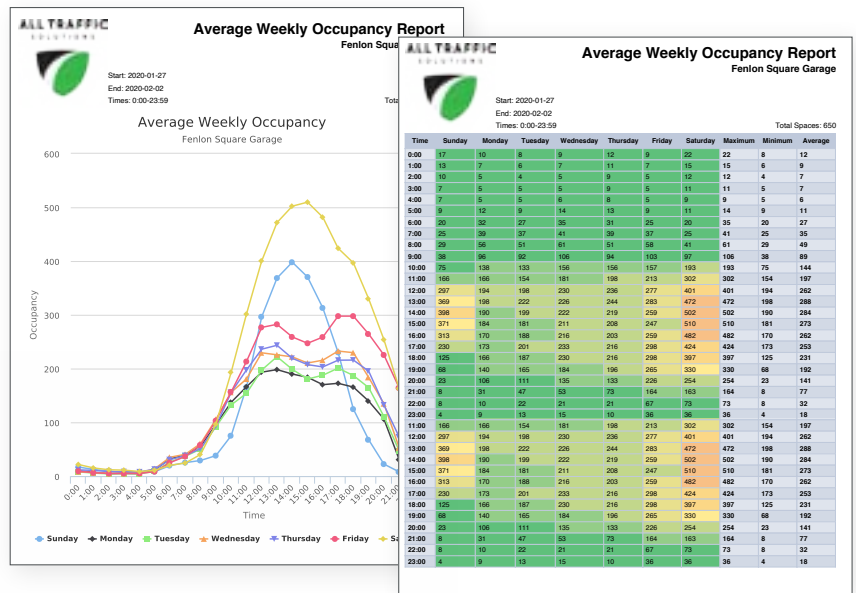

ParkingCloud lets you view all your current data such as capacity, available spaces and percent full for all your structures on a **single user-customizable dashboard**.

Create customized widgets and display color-coded parking occupancy in a map view, bar graph or gauge. Data is automatically refreshed at user-defined intervals without having to reload the page.

PARKINGCLOUD CONNECTS ALL YOUR VEHICLE COUNTING DEVICES AND EXISTING INFRASTRUCTURE, INGESTING ANY KIND OF SENSOR OR THIRD-PARTY DATA.

ON-STREET, GARAGE,
OR SURFACE LOT

PUCKS AND
LOOPS

PARCS
EQUIPMENT

ANY THIRD
PARTY DATA

CAMERAS

PARKINGCLOUD

Reports and Alerts

- Run out-of-the-box utilization reports by time of day and day of the week for a selected time period and structure
- Schedule report subscriptions to arrive in your email daily, weekly and/or monthly
- Set automated SMS/email alerts when capacity levels are reached

ParkingCloud Mobile

REAL-TIME AVAILABILITY FOR MONITORING AND MANAGING ALL YOUR SITES AND LOCATIONS.

Interactive map lets you drill down to the level of detail you want to see.

Power Up and Start Counting with ParkTrak.