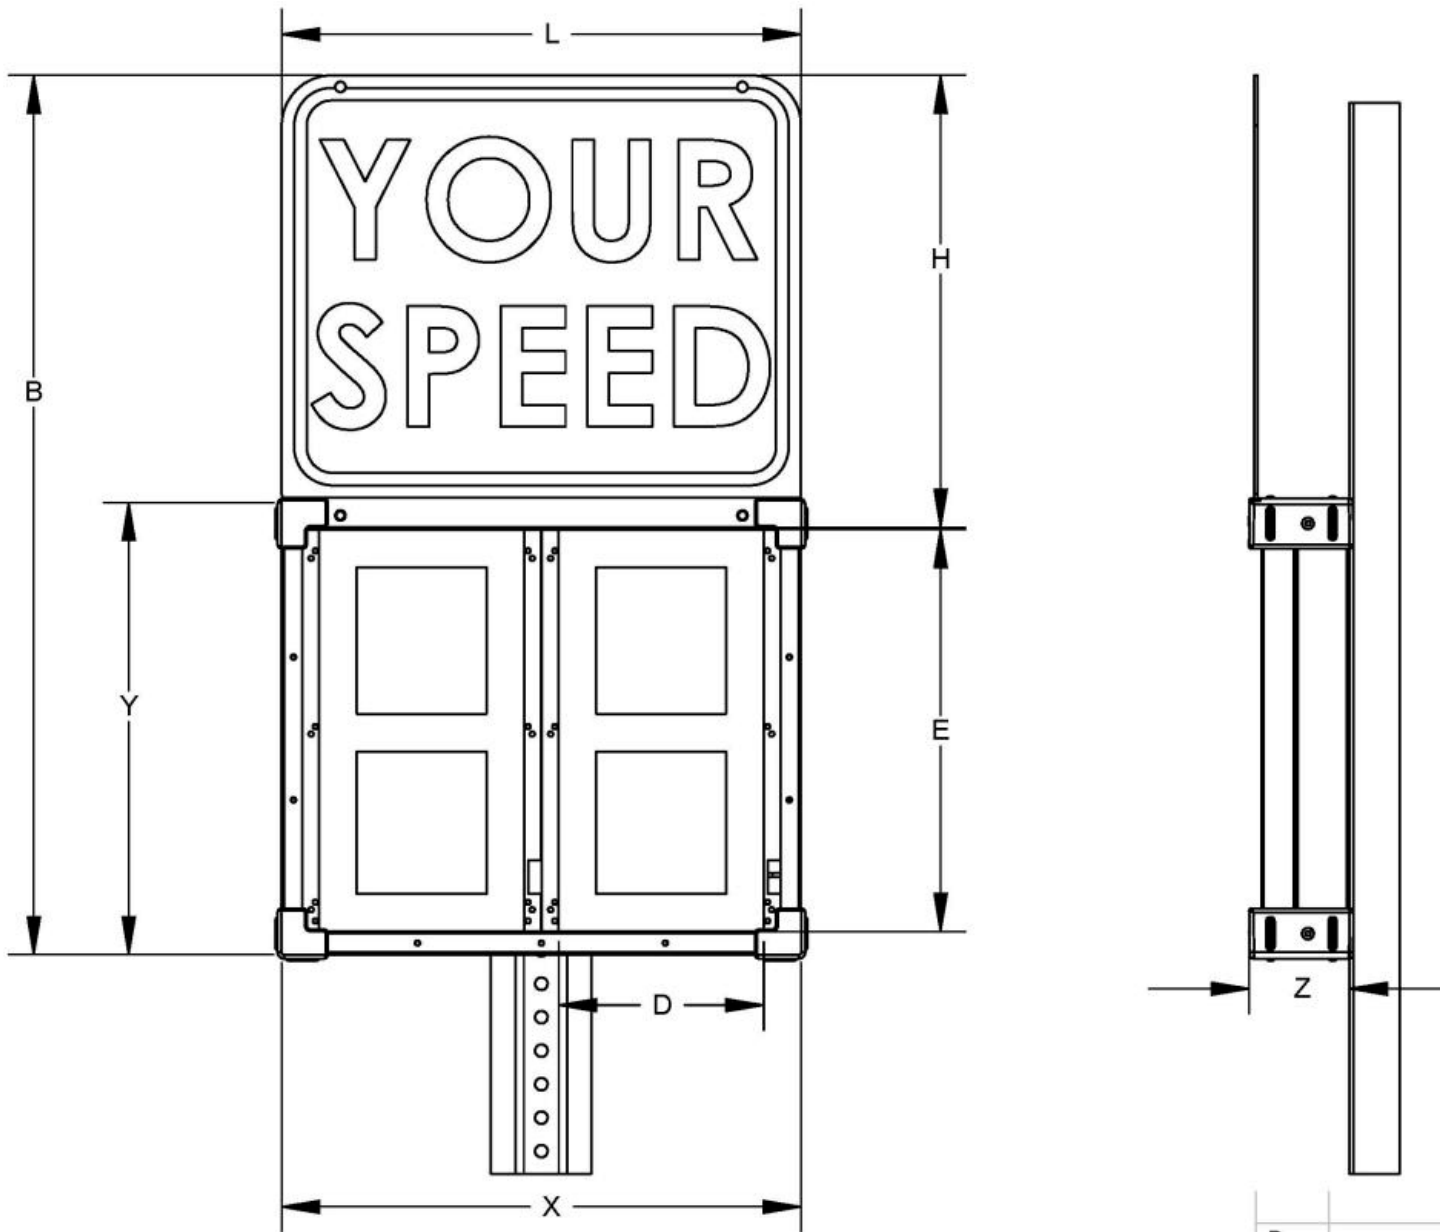

SHIELD 12 RADAR SPEED SIGN

Shield 12 Dimensions

Dim	X	Y	Z	B	D	E	L	H
Sh12	15.5	13.5	3.13	26.3	5.75	12	15.5	13.5
Sh15	24	17	3.12	24.3	8	15	24	8

All Traffic Solutions 12950 Worldgate Drive, Suite 310, Herndon, VA 20170
 Phone 866.366.6602 | sales@alltrafficsolutions.com | AllTrafficSolutions.com